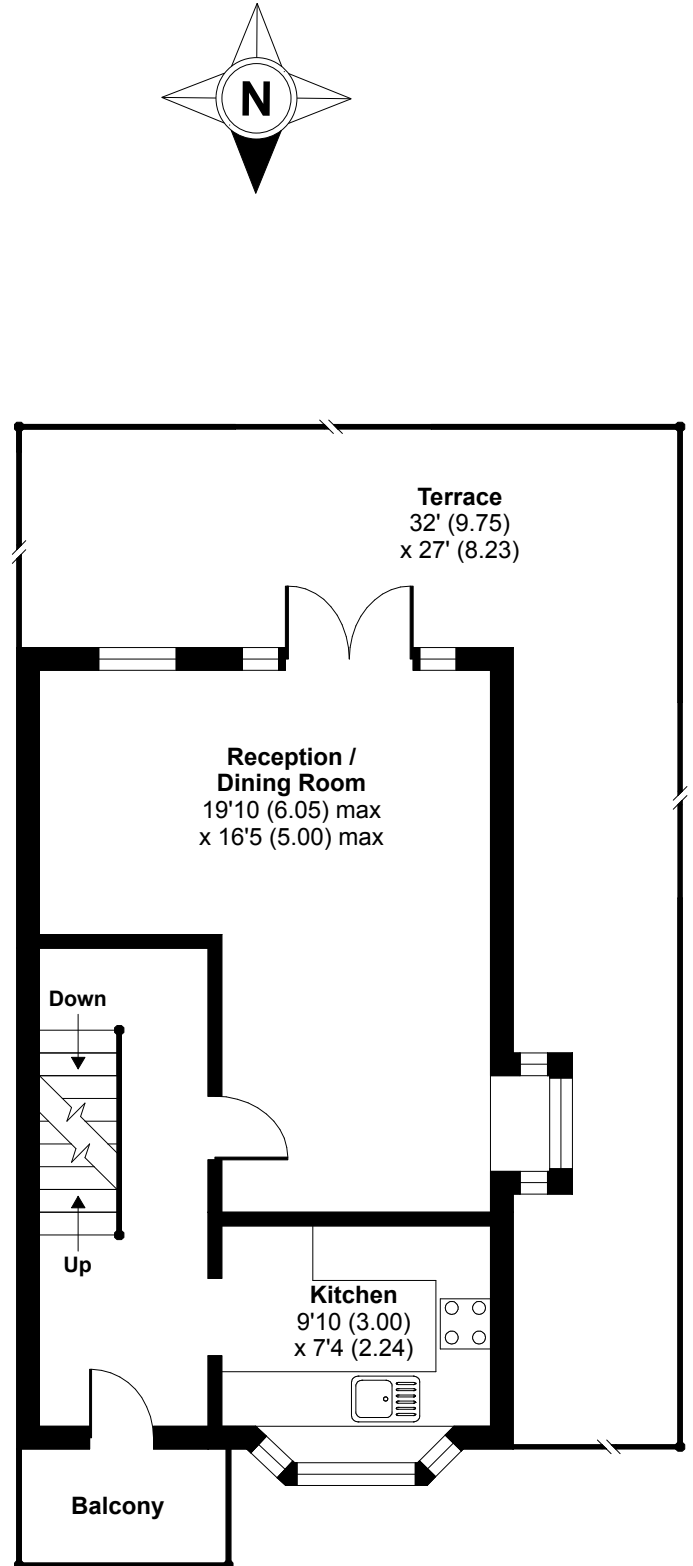

Hillview Close, Purley, CR8

Approximate Area = 1367 sq ft / 127 sq m (includes garage)

For identification only - Not to scale

SECOND FLOOR

GROUND FLOOR

FIRST FLOOR