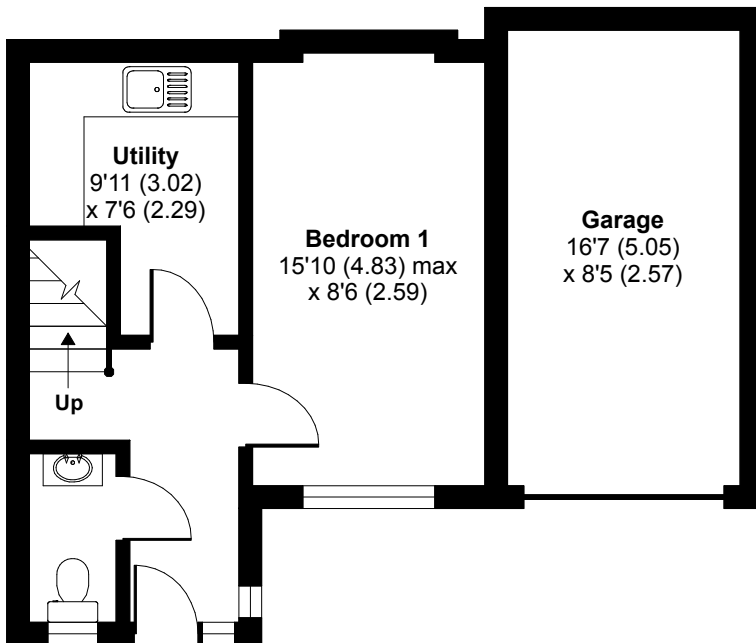

Hillview Close, Purley, CR8

Approximate Area = 1367 sq ft / 127 sq m (includes garage)

For identification only - Not to scale

SECOND FLOOR

GROUND FLOOR

FIRST FLOOR