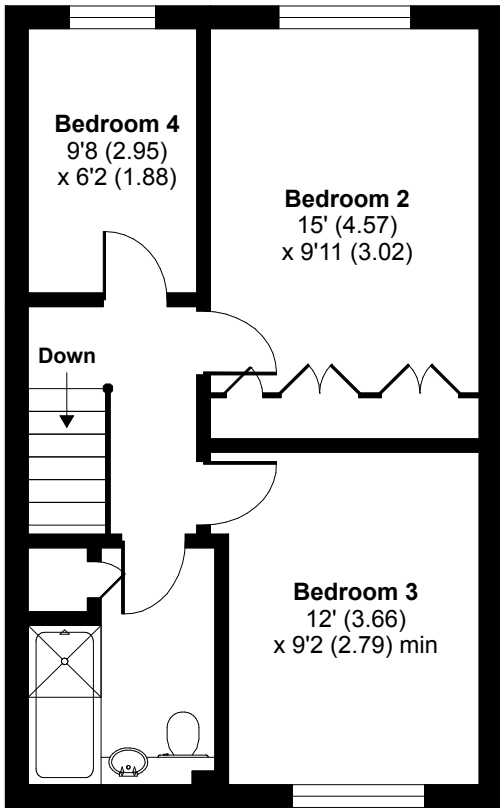

Hillview Close, Purley, CR8

Approximate Area = 1367 sq ft / 127 sq m (includes garage)

For identification only - Not to scale

SECOND FLOOR

GROUND FLOOR

FIRST FLOOR